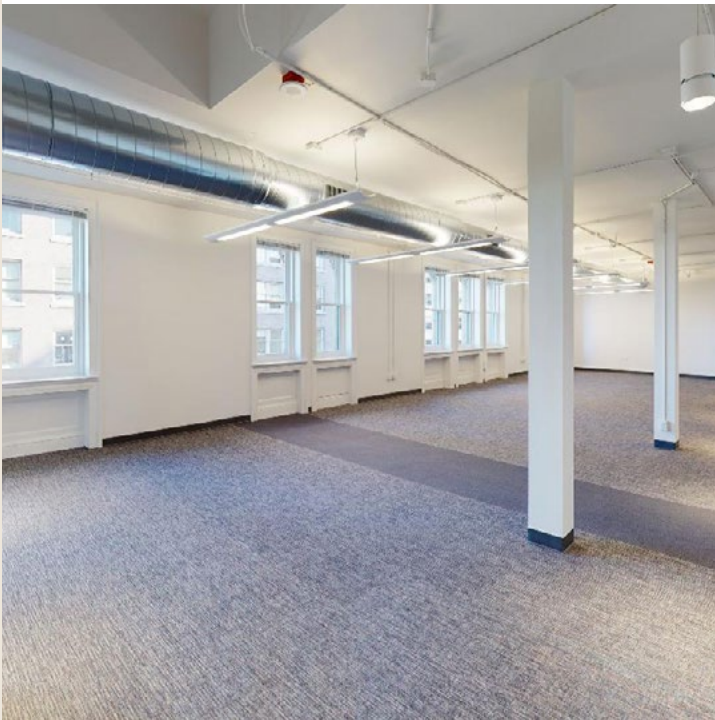

# Suite 620

3,293 RSF

WATERFRONT & ELLIOTT BAY VIEWS

DOWNTOWN & CITY VIEWS

STADIUM & CITY VIEWS

*Tim Jones*  
+1 206 971 7011  
tim.jones@jll.com

*Charlotte Evans*  
+1 206 607 1720  
charlotte.evans@jll.com