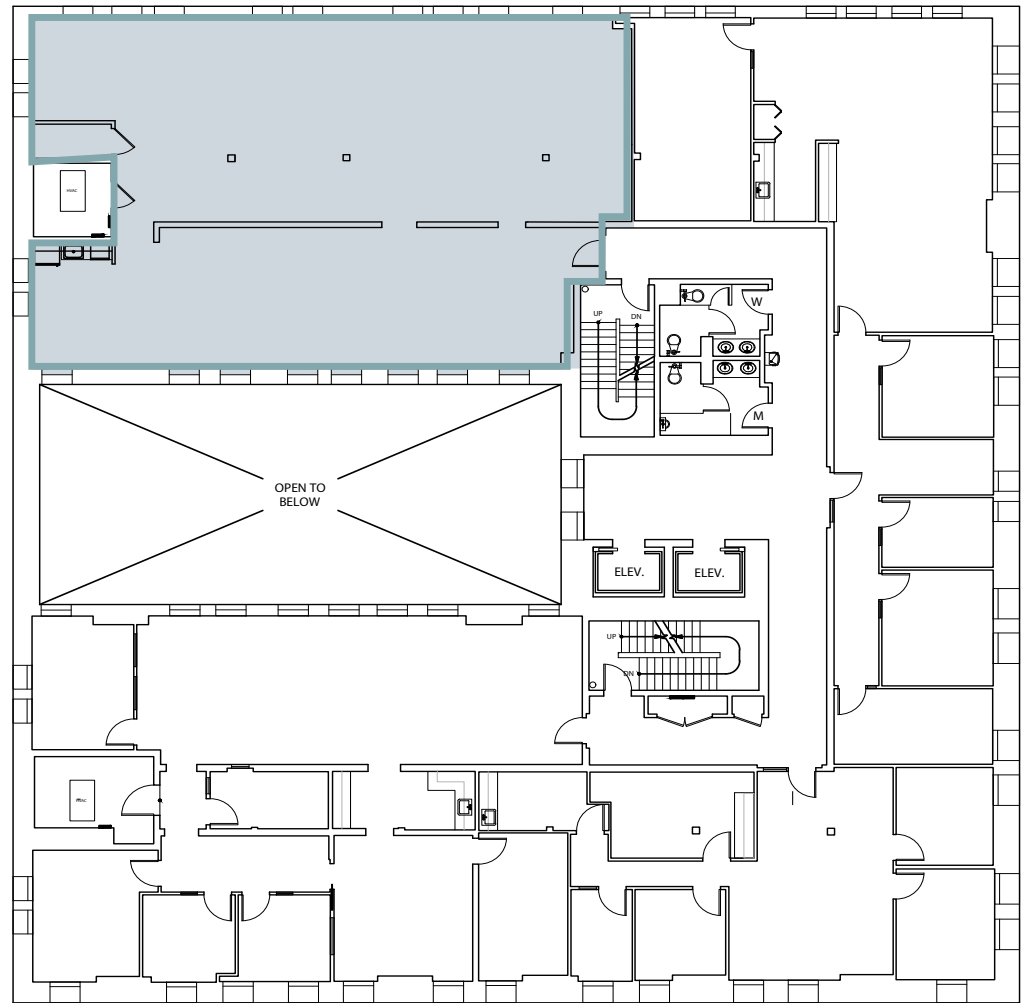

# Suite 620

3,293 RSF

WATERFRONT & ELLIOTT BAY VIEWS

DOWNTOWN & CITY VIEWS

STADIUM & CITY VIEWS

*Tim Jones*  
+1 206 971 7011  
tim.jones@jll.com

*Charlotte Evans*  
+1 206 607 1720  
charlotte.evans@jll.com